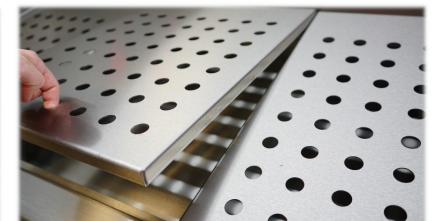

Two shelves along the whole lengths of the station.

Drawers for cassettes and accesories, holder for paper towels, gloves and magnetic tool holder.

Power sockets for accessories.

Powerful cold LED light for natural color rendition and eye ease.

High power waste disposal.

Foot pedal operated formalin dispenser.

Fresh and waste formalin liquid level sensor to use with any container.

Sink sieve.

Digital imaging with measurement.

Voice recorder holder.

Tripple stage system: downdraft, backdraft, sink air extraction

Modular width 120, 150 and 200cm

Height adjustment available, electronic, 30cm range

Frontal electronic shield, side windows, formalin detector, extraction regulation